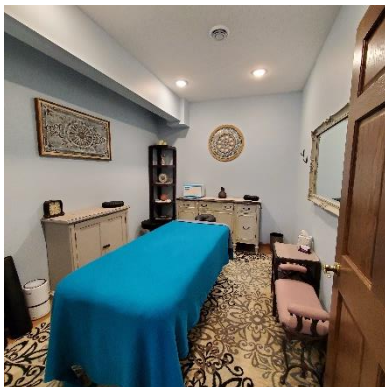

Our Wellness Center is located west of Hutchinson, MN. The 12' x 9' office space is accompanied by a shared waiting area for your clients. This space is surrounded with a peaceful and uplifting atmosphere, both indoor and outdoor.

All utility costs included. Space available now. Full-time: $539/month. Part-time: $279/month.